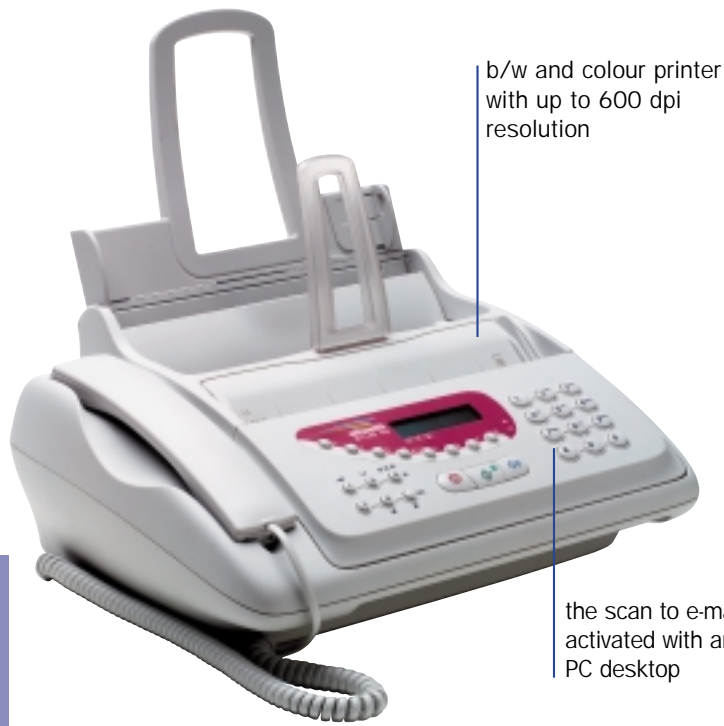

b/w and colour printer
with up to 600 dpi
resolution

the scan to e-mail function can be
activated with an icon on the
PC desktop